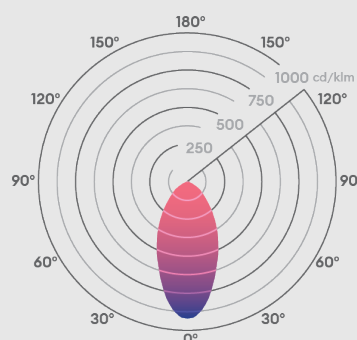

Photometrics @ 25°C

Product code	Finish	W	Colour	Beam	lm	lm/W	lx @ 1m
DLSENSE	Bezel sold separately	6W	2700K	50°	600	100	590
DLSENSE	Bezel sold separately	6W	3000K	50°	650	108	635
DLSENSE	Bezel sold separately	6W	4000K	50°	675	113	630

Beam angle: 50°